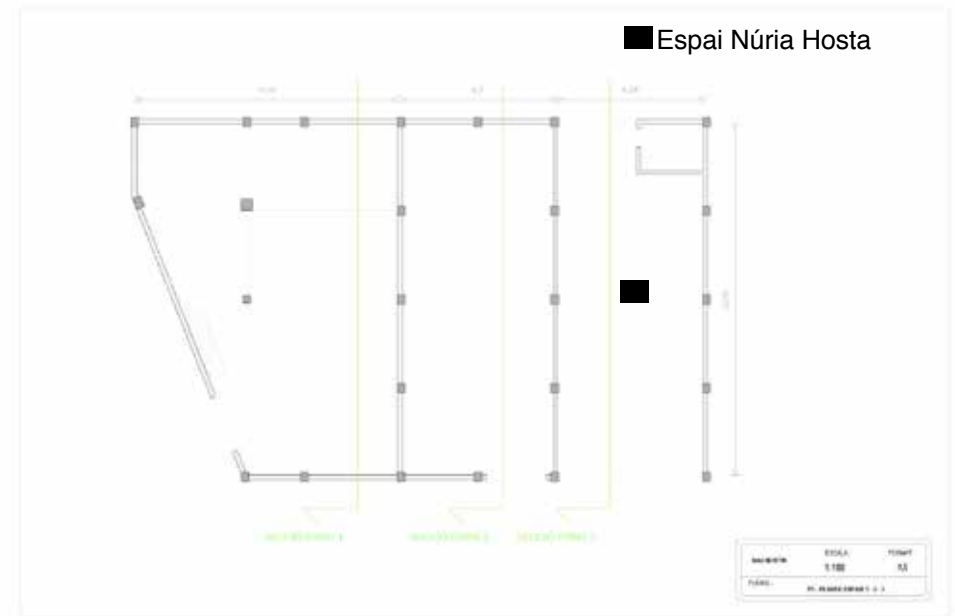

Height: 6.10m

Width: 13.81m

Electricity: SChuko 16A Cetac 32A+63A

3 inter-connected sets.

Another adjacent set, ideal for dressing room.

PROYECTO	
PLANO	Espai Andy Warhol i Paula Rosselló
ESCALA	1/150
FECHA	16/05/2017

Length: 11.04m

Height: 6m

Width: 9.4m

Electricity: Schuko 16A

Aerial cable: Cetac 32A+63A

■ Espai Joan Picanyol

SALA PILAR VERS

295.39 m²

Length: 15.60m

Height: 5.20m

Width 15.30m

Electricity: Shuko 16A + Cetac 32A

Aerial cable: Cetac 63A

SALA NÚRIA HOSTA:

64.60m²

Length: 10.95m

Height: 6m

Width: 5.9 m

Electricity: Schuko 16A

Aerial cable: Cetac 32A+63A

You can enter with the car.

SALA POLANKIK:

138.89m²

Length: 15.05m