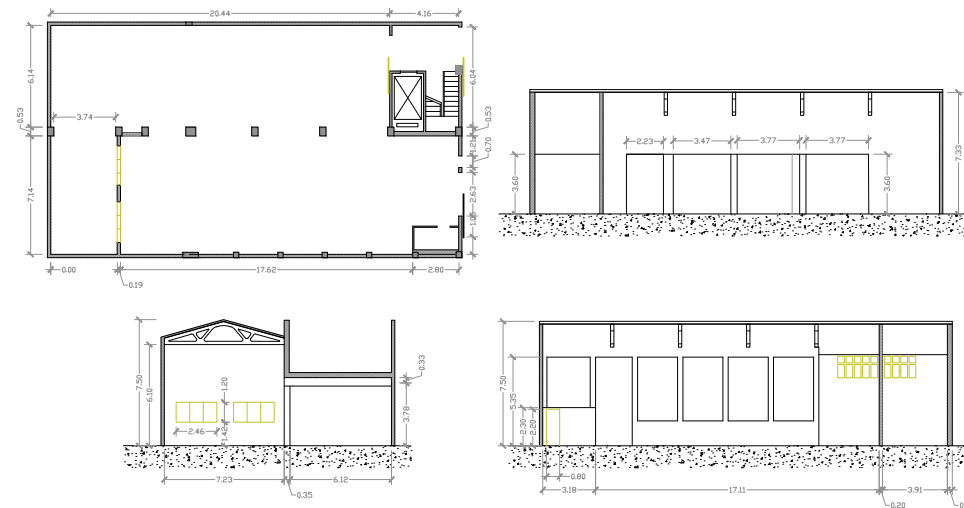

255m²
Length: 20.50m
Height: 4.67m
Width: 12.45m
Electricity: Schuko16A
Aerial cable: Cetac 32A+63A

First floor with elevator.
Natural light.

SALAS ANDY WARHOL I PAULA ROSSELLÒ:

258 m2

Lenght: 20.44m

Andy Warhol: 20.44m2 Paula Rosselló: 17.62m2

Height: 6.10m

Width: 13.81m

Electricity: SChuko 16A Cetac 32A+63A

3 inter-connected sets.

Another adjacent set, ideal for dressing room.

PROYECTO	
PLANO	Espai Andy Warhol i Paula Rosselló
ESCALA	1/150
FECHA	16/05/2017

SALA 53:

276.12m²

Length: 22.08m

Height: 4.16m

Width: 9,45m/7,34m

Electricity: Schuko 16A Cetac 32A+63A

SALA JOAN PICANYOL:

107.16 m²

Length: 15.60m

Height: 5.20m

Width 15.30m

Electricity: Shuko 16A + Cetac 32A

Aerial cable: Cetac 63A

SALA NÚRIA HOSTA:

64.60m²

Length: 10.95m