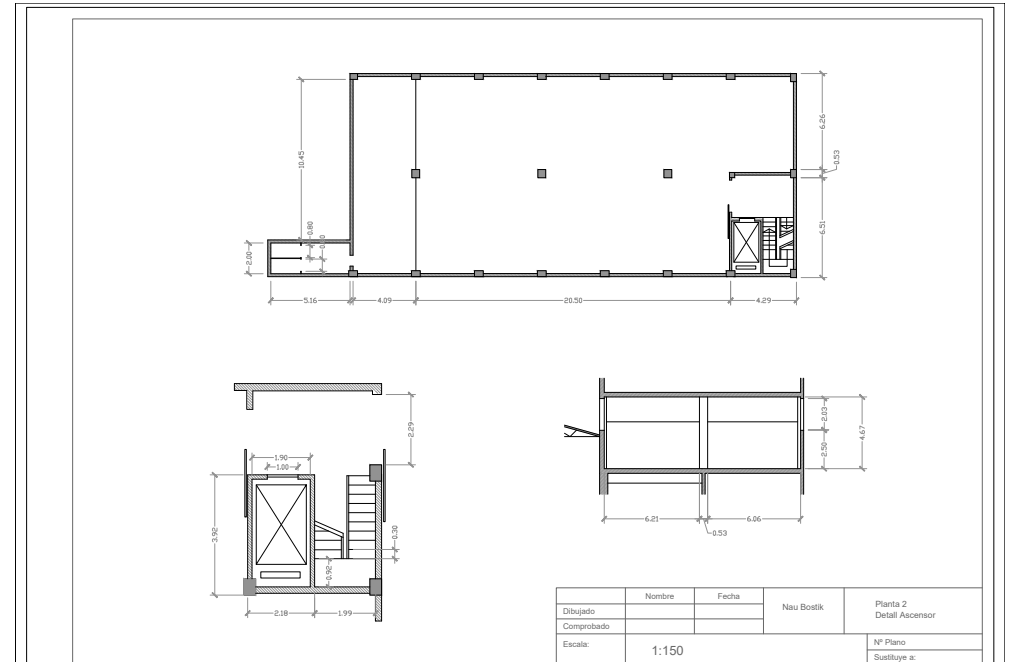

255m²
Length: 20.50m
Height: 4.67m
Width: 12.45m
Electricity: Schuko16A
Aerial cable: Cetac 32A+63A

First floor with elevator.
Natural light.

SALAS ANDY WARHOL I PAULA ROSSELLÒ:

258 m2

Lenght: 20.44m

Andy Warhol: 20.44m2 Paula Rosselló: 17.62m2

Height: 6.10m

Width: 13.81m

Electricity: SChuko 16A Cetac 32A+63A

3 inter-connected sets.

Another adjacent set, ideal for dressing room.

PROYECTO	
PLANO	Espai Andy Warhol i Paula Rosselló
ESCALA	1/150
FECHA	16/05/2017

SALA 53:

276.12m²

Length: 22.08m

Height: 4.16m

Width: 9,45m/7,34m

Electricity: Schuko 16A Cetac 32A+63A

SALA JOAN PICANYOL:

107.16 m²

Length: 15.60m

Height: 5.20m

Width 15.30m

Electricity: Shuko 16A + Cetac 32A

Aerial cable: Cetac 63A

SALA NÚRIA HOSTA:

64.60m²

Length: 10.95m