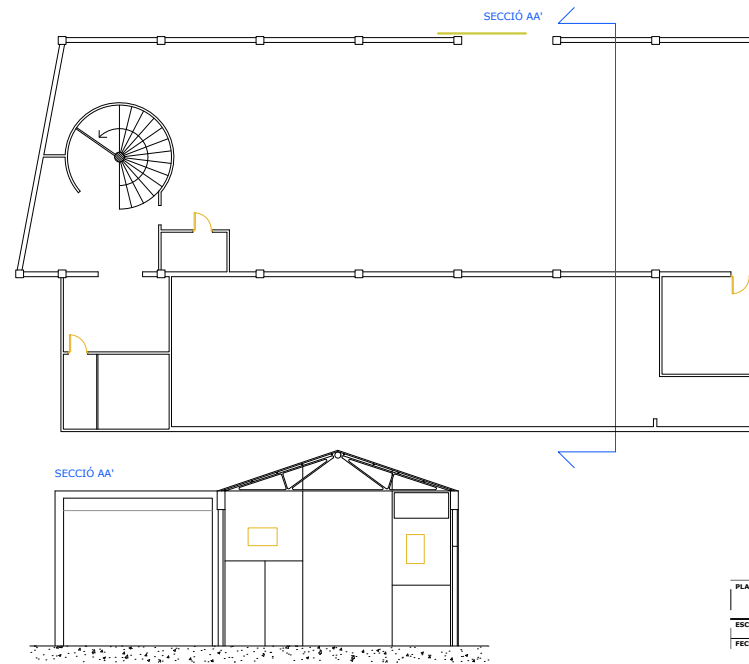

Height: 6.10m

Width: 13.81m

Electricity: SChuko 16A Cetac 32A+63A

3 inter-connected sets.

Another adjacent set, ideal for dressing room.

PROYECTO	
PLANO	Espai Andy Warhol i Paula Rosselló
ESCALA	1/150
FECHA	16/05/2017

Length: 15.60m

Height: 5.20m

Width 15.30m

Electricity: Shuko 16A + Cetac 32A

Aerial cable: Cetac 63A

SALA NÚRIA HOSTA:

64.60m²

Length: 10.95m

Height: 6m

Width: 5.9 m

Electricity: Schuko 16A

Aerial cable: Cetac 32A+63A

You can enter with the car.

SALA POLANKIK:

138.89m²

Length: 15.05m

Height: 6m

Width: 11.36m / 6.6m

Electricity: Schuko16A + Cetac 32A

Aerial cable: Cetac 63A

KM14:

226 m²

Set with an industrial kitchen, ideal for catering.

PROYECTO	
PLANO	Espai km 14
ESCALA	1/100
FECHA	2/05/2017