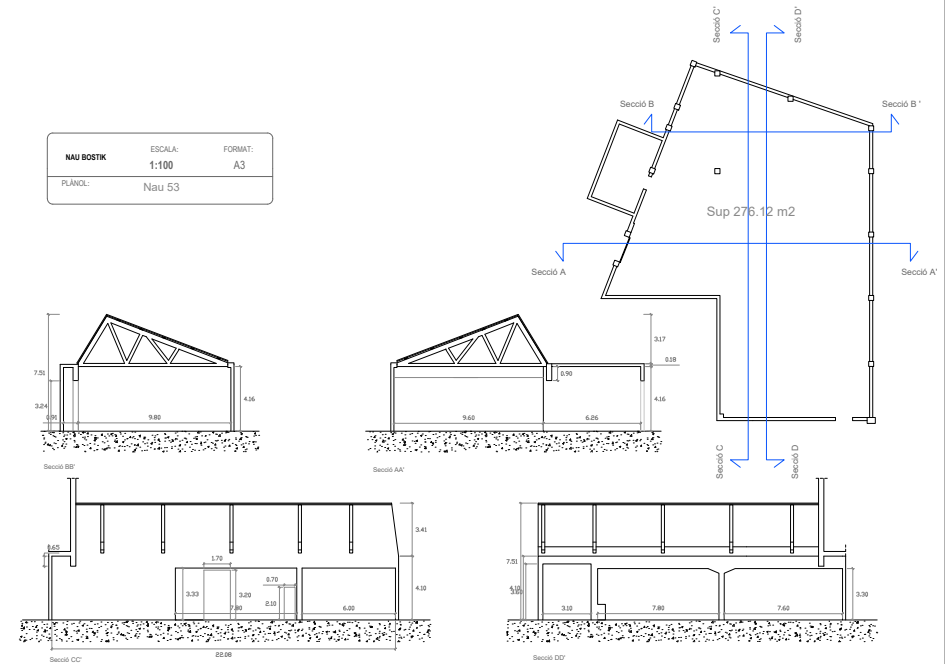

Height: 6.10m

Width: 13.81m

Electricity: SChuko 16A Cetac 32A+63A

3 inter-connected sets.

Another adjacent set, ideal for dressing room.

PROYECTO	
PLANO	Espai Andy Warhol i Paula Rosselló
ESCALA	1/150
FECHA	16/05/2017

SALA 53:

276.12m²

Length: 22.08m

Height: 4.16m

Width: 9,45m/7,34m

Electricity: Schuko 16A Cetac 32A+63A

SALA JOAN PICANYOL:

107.16 m²

Length: 11.04m

Height: 6m

Width: 9.4m

Electricity: Schuko 16A

Aerial cable: Cetac 32A+63A

■ Espai Joan Picanyol

SALA PILAR VERS

295.39 m²

Length: 15.60m

Height: 5.20m

Width 15.30m

Electricity: Shuko 16A + Cetac 32A

Aerial cable: Cetac 63A

SALA NÚRIA HOSTA:

64.60m²

Length: 10.95m