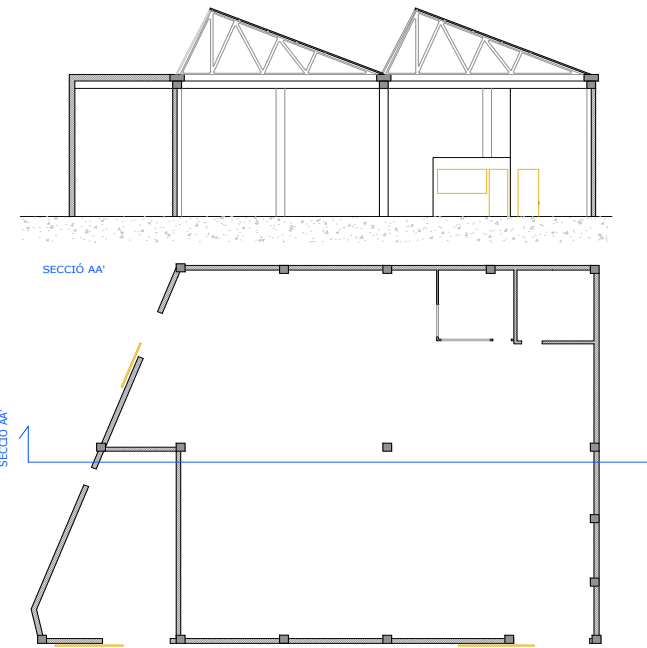

Height: 6.10m

Width: 13.81m

Electricity: SChuko 16A Cetac 32A+63A

3 inter-connected sets.

Another adjacent set, ideal for dressing room.

PROYECTO	
PLANO	Espai Andy Warhol i Paula Rosselló
ESCALA	1/150
FECHA	16/05/2017

SALA 53:

276.12m²

Length: 22.08m

Height: 4.16m

Width: 9,45m/7,34m

Electricity: Schuko 16A Cetac 32A+63A

SALA JOAN PICANYOL:

107.16 m²

Length: 11.04m

Height: 6m

Width: 9.4m

Electricity: Schuko 16A

Aerial cable: Cetac 32A+63A

■ Espai Joan Picanyol

SALA PILAR VERS

295.39 m²

Length: 15.60m

Height: 5.20m

Width 15.30m

Electricity: Shuko 16A + Cetac 32A

Aerial cable: Cetac 63A

SALA NÚRIA HOSTA:

64.60m²

Length: 10.95m