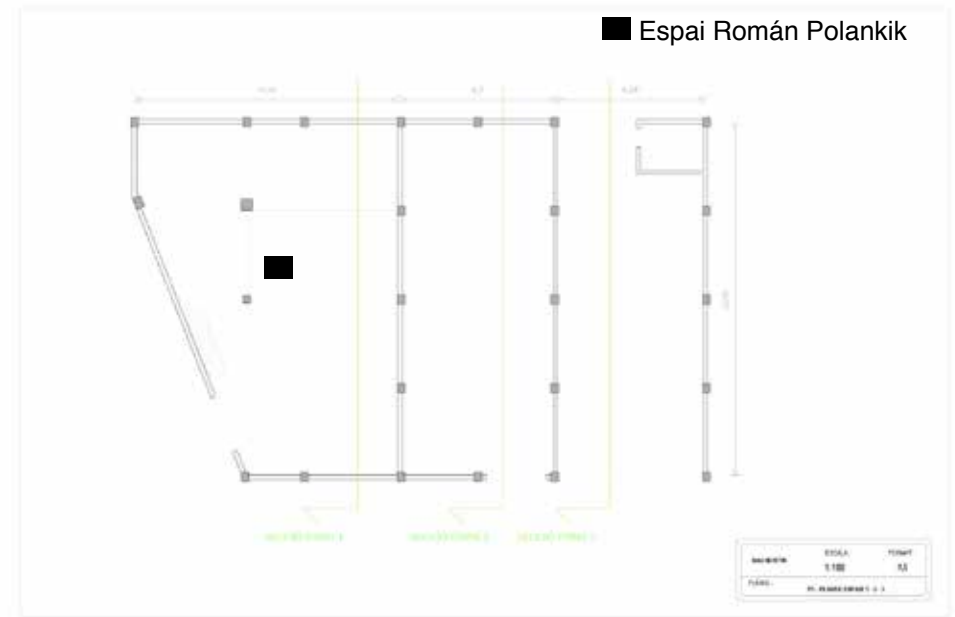

Height: 6.10m

Width: 13.81m

Electricity: SChuko 16A Cetac 32A+63A

3 inter-connected sets.

Another adjacent set, ideal for dressing room.

PROYECTO	
PLANO	Espai Andy Warhol i Paula Rosselló
ESCALA	1/150
FECHA	16/05/2017

Length: 15.60m

Height: 5.20m

Width 15.30m

Electricity: Shuko 16A + Cetac 32A

Aerial cable: Cetac 63A

SALA NÚRIA HOSTA:

64.60m²

Length: 10.95m

Height: 6m

Width: 5.9 m

Electricity: Schuko 16A

Aerial cable: Cetac 32A+63A

You can enter with the car.

SALA POLANKIK:

138.89m²

Length: 15.05m

Height: 6m

Width: 11.36m / 6.6m

Electricity: Schuko16A + Cetac 32A

Aerial cable: Cetac 63A

KM14:

226 m²

Set with an industrial kitchen, ideal for catering.

PROYECTO	
PLANO	Espai km 14
ESCALA	1/100
FECHA	2/05/2017