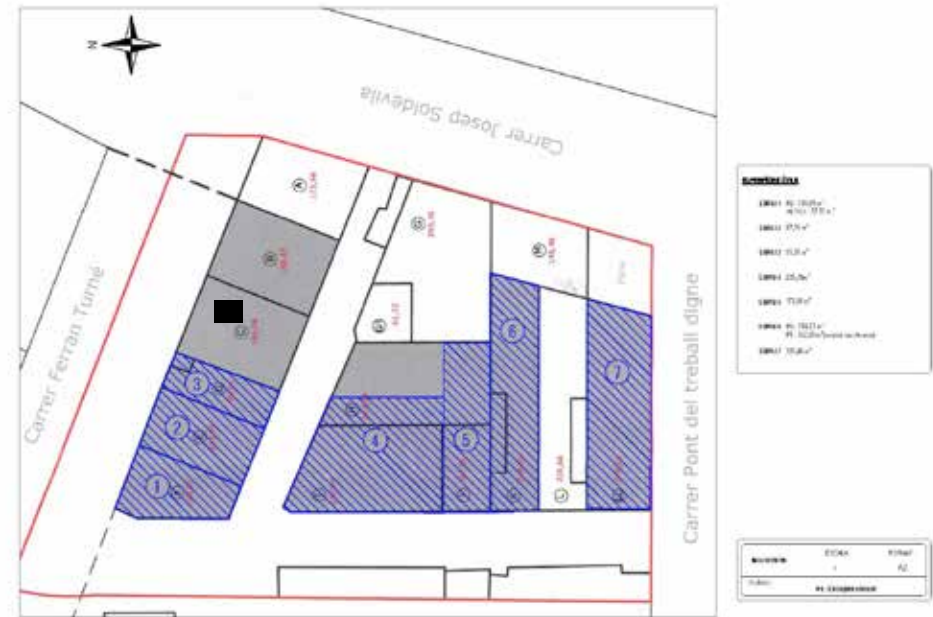

Height: 6.10m

Width: 13.81m

Electricity: SChuko 16A Cetac 32A+63A

3 inter-connected sets.

Another adjacent set, ideal for dressing room.

PROYECTO	
PLANO	Espai Andy Warhol i Paula Rosselló
ESCALA	1/150
FECHA	16/05/2017

SALA 53:

276.12m²

Length: 22.08m

Height: 4.16m

Width: 9,45m/7,34m

Electricity: Schuko 16A Cetac 32A+63A

SALA JOAN PICANYOL:

107.16 m²

Length: 11.04m

Height: 6m

Width: 9.4m

Electricity: Schuko 16A

Aerial cable: Cetac 32A+63A

■ Espai Joan Picanyol

SALA PILAR VERS

295.39 m²

Length: 15.60m

Height: 5.20m

Width 15.30m

Electricity: Shuko 16A + Cetac 32A

Aerial cable: Cetac 63A

SALA NÚRIA HOSTA:

64.60m²

Length: 10.95m